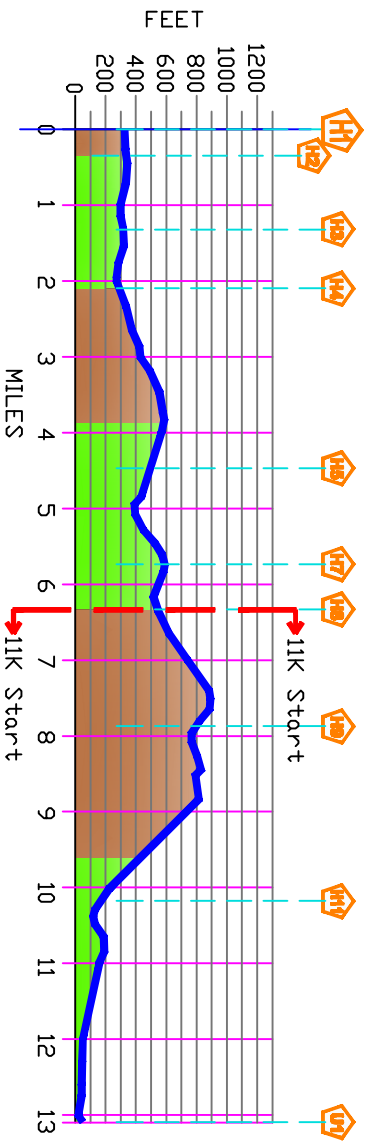

Ultra-0 - 13.1

Marathon Start 13.1 - 26.2

Half Marathon start 26.2 - 39.3

DFP ROAD -

TARMAC SURFACE -

- LEGENDS**
- STAGE 1 ULTRA MARATHON
 - STAGE 2 FULL MARATHON
 - STAGE 3 HALF MARATHON

EXTREMENORTH
SEIZE THE ADVENTURE
ROCKS N ROLLIN'
 ULTRA MARATHON

- PAGE LEGENDS**
- JUNCTION REFERENCES
 - WATER STATION
 - MILE MARKER