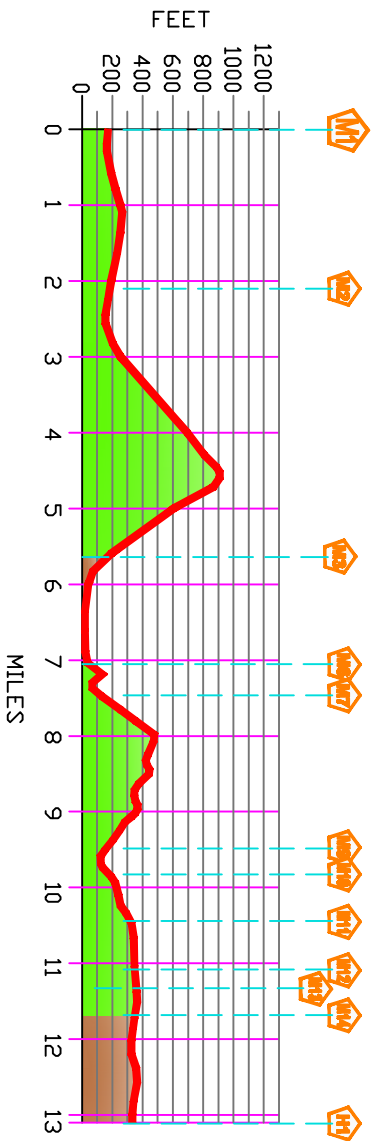

Ultra-0 - 13.1

Marathon Start 13.1 - 26.2

Half Marathon start 26.2 - 39.3

DFP ROAD -

TARMAC SURFACE -

- LEGENDS**
- STAGE 1 ULTRA MARATHON
 - STAGE 2 FULL MARATHON
 - STAGE 3 HALF MARATHON

EXTREMENORTH
SEIZE THE ADVENTURE
ROCKS N ROLLIN'
 ULTRA MARATHON

- PAGE LEGENDS**
- JUNCTION REFERENCES
 - WATER STATION
 - MILE MARKER