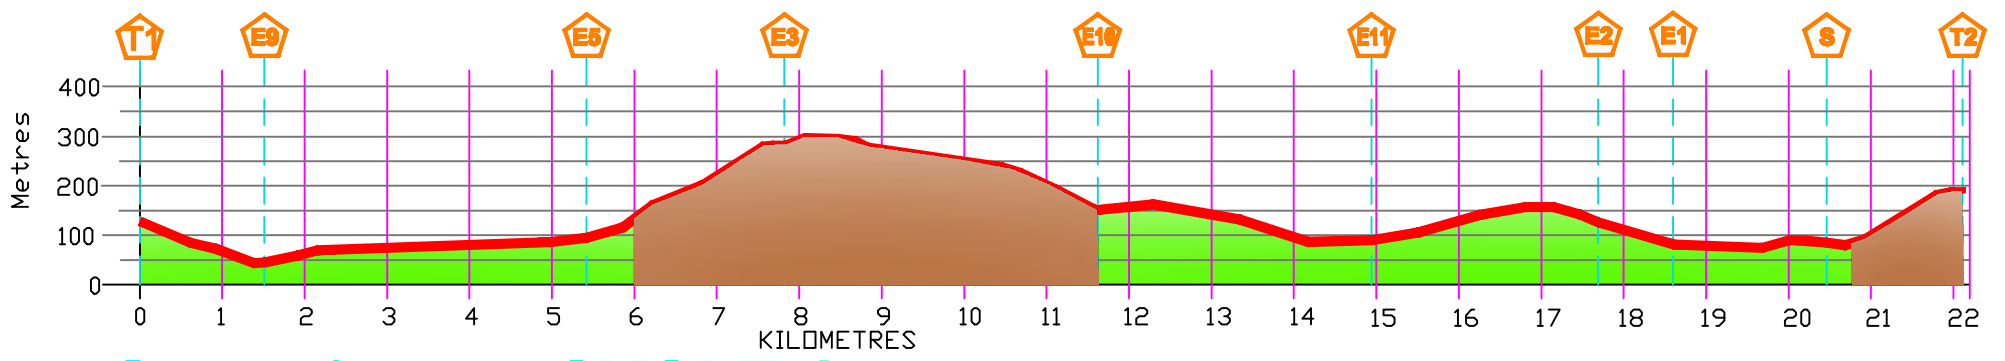

Stage 1 - RUN 1

Stage 3 - CYCLE 1

Stage 4 - Mountain trek

Stage 5 - CYCLE 2

OFF ROAD - TARMAC SURFACE -

LEGENDS	
SHORE 2 SUMMIT - EXTREME COURSE	
CYCLE 1	MOUNTAIN TREK
RUN 1	CYCLE 2
KAYAK	

RACE LEGENDS	
JUNCTION REFERENCES	
WATER STATION	
MILE MARKER	