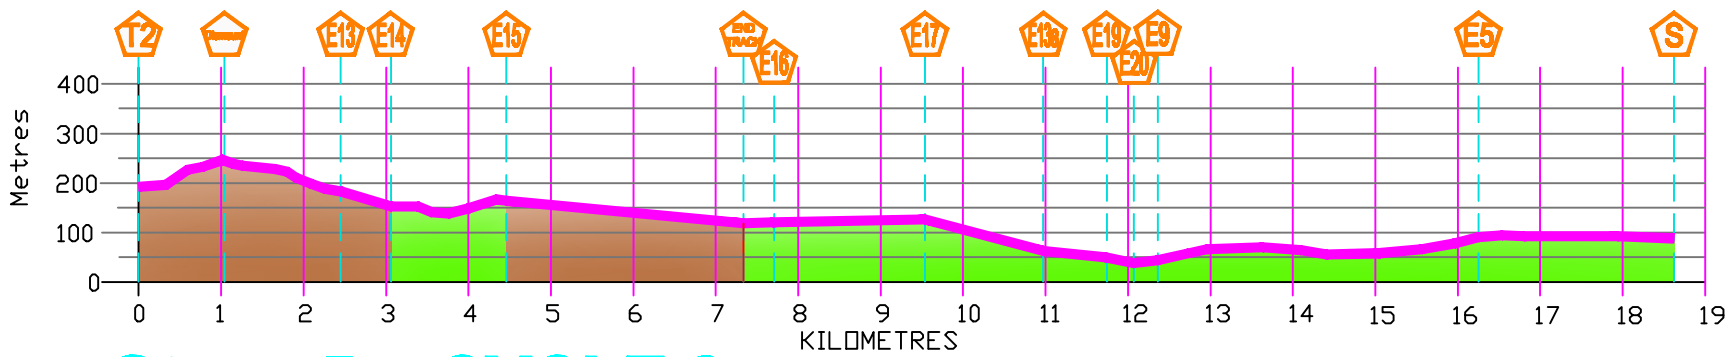

Stage 1 - RUN 1

Stage 3 - CYCLE 1

Stage 4 - Mountain trek

Stage 5 - CYCLE 2

OFF ROAD - TARMAC SURFACE -

LEGENDS	
SHORE 2 SUMMIT - EXTREME COURSE	
CYCLE 1	MOUNTAIN TREK
RUN 1	CYCLE 2
KAYAK	

RACE LEGENDS	
JUNCTION REFERENCES	
WATER STATION	
MILE MARKER	