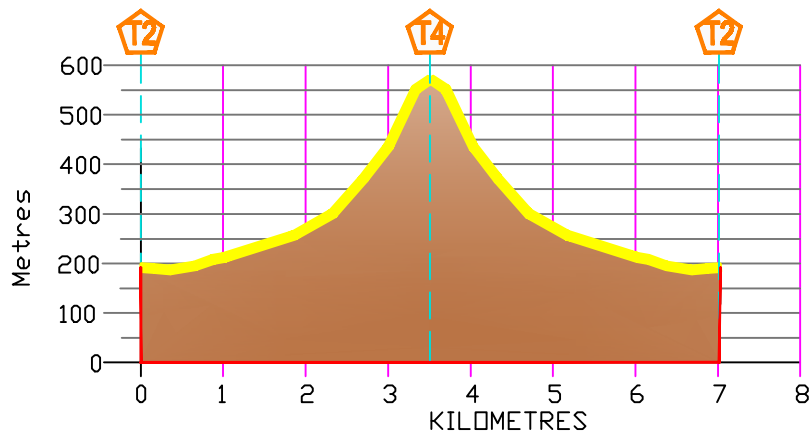

Stage 1 - RUN 1

Stage 3 - CYCLE 1

Stage 4 - Mountain trek

Stage 5 - CYCLE 2

OFF ROAD - TARMAC SURFACE -

LEGENDS	
SHORE 2 SUMMIT - EXTREME COURSE	
CYCLE 1	MOUNTAIN TREK
RUN 1	CYCLE 2
KAYAK	

RACE LEGENDS	
JUNCTION REFERENCES	
WATER STATION	
MILE MARKER	