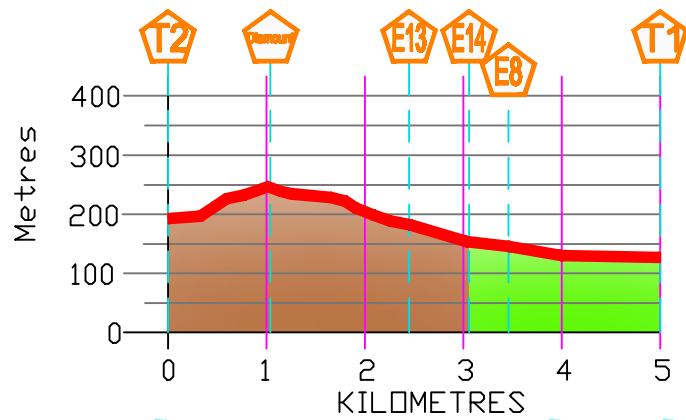

Stage 1 - RUN 1

Stage 2 - Mountain trek

Stage 3 - CYCLE 1

Stage 5 - CYCLE 2

OFF ROAD -

TARMAC SURFACE -

LEGENDS

SHORE 2 SUMMIT - MINI COURSE

- RUN 1
- MOUNTAIN TREK
- KAYAK
- CYCLE 1

RACE LEGENDS

- JUNCTION REFERENCES
- WATER STATION
- MILE MARKER