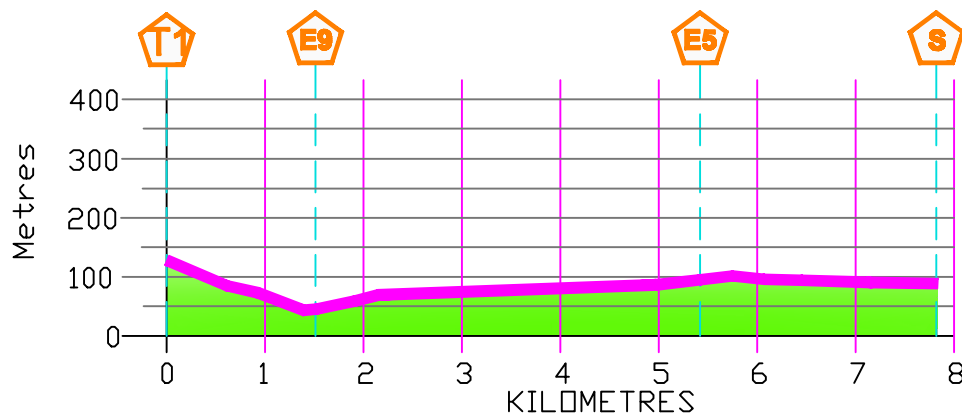

Stage 1 - RUN 1

Stage 2 - Mountain trek

Stage 3 - CYCLE 1

Stage 5 - CYCLE 2

OFF ROAD -

TARMAC SURFACE -

LEGENDS

SHORE 2 SUMMIT - MINI COURSE

- RUN 1
- MOUNTAIN TREK
- KAYAK
- CYCLE 1

RACE LEGENDS

- JUNCTION REFERENCES
- WATER STATION
- MILE MARKER