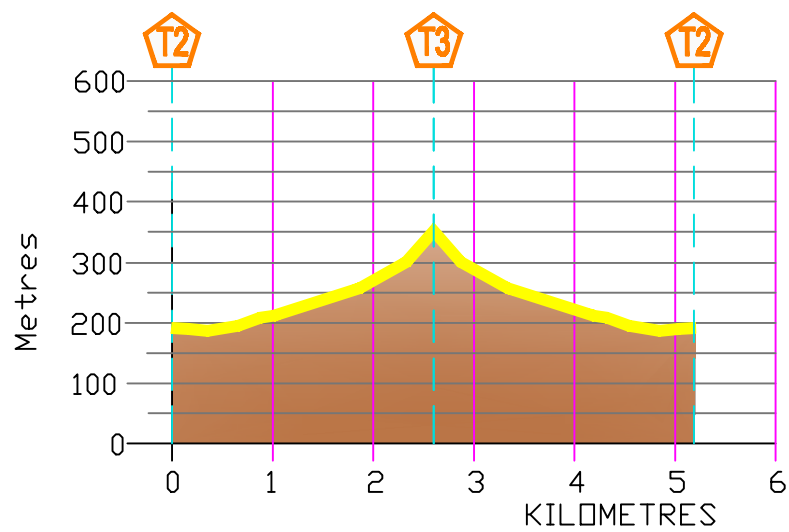

Stage 1 - RUN 1

Stage 3 - CYCLE 1

Stage 4 - Mountain trek

Stage 5 - CYCLE 2

OFF ROAD -

TARMAC SURFACE -

LEGENDS

SHORE 2 SUMMIT - MINI ADVENTURE

- CYCLE 1
- RUN 1
- MOUNTAIN TREK
- KAYAK

RACE LEGENDS

- ⬠ ⬠ JUNCTION REFERENCES
- ▲ WATER STATION
- | MILE MARKER