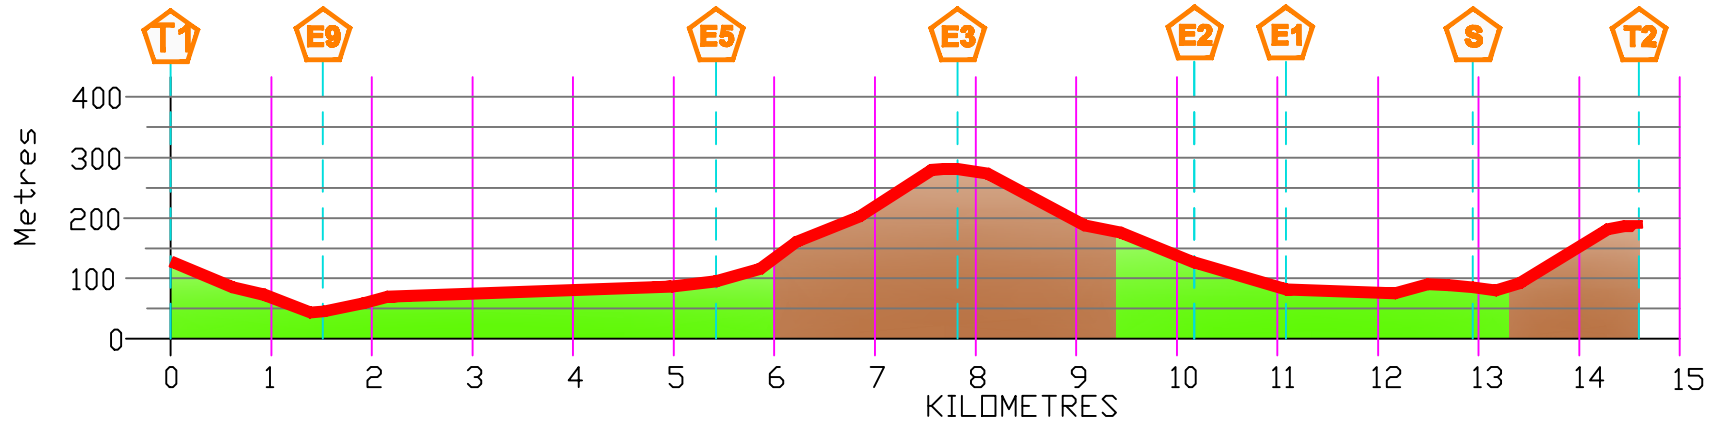

Stage 1 - RUN 1

Stage 3 - CYCLE 1

Stage 4 - Mountain trek

Stage 5 - CYCLE 2

OFF ROAD -

TARMAC SURFACE -

LEGENDS

SHORE 2 SUMMIT - MINI ADVENTURE

- CYCLE 1
- RUN 1
- MOUNTAIN TREK
- KAYAK

RACE LEGENDS

- ⬠ ⬠ JUNCTION REFERENCES
- ▲ WATER STATION
- | MILE MARKER