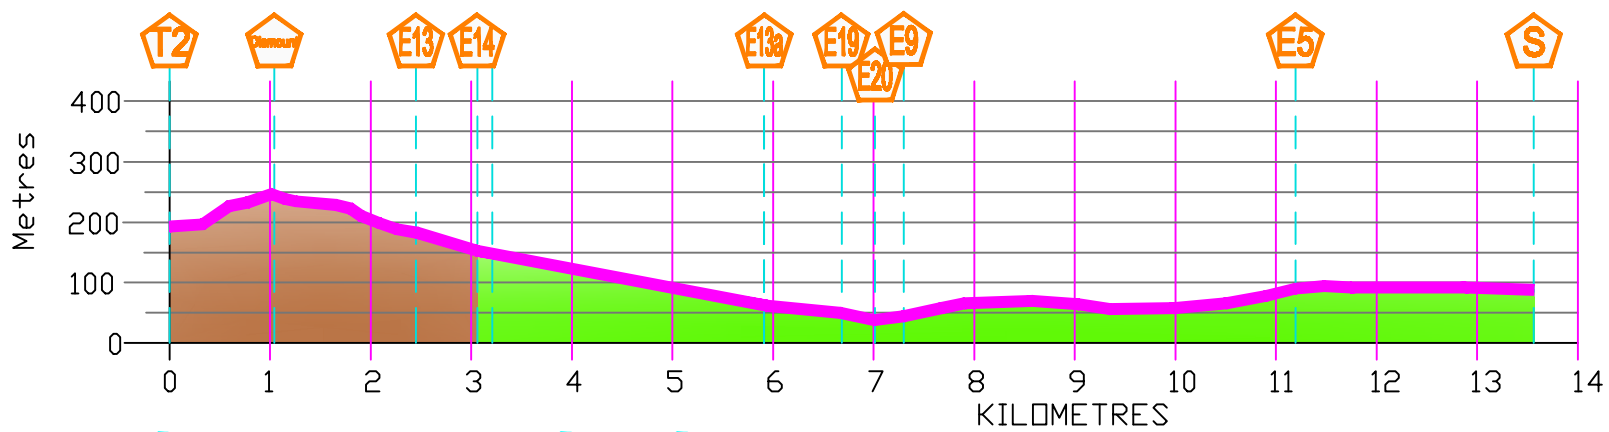

Stage 1 - RUN 1

Stage 3 - CYCLE 1

Stage 4 - Mountain trek

Stage 5 - CYCLE 2

OFF ROAD -

TARMAC SURFACE -

LEGENDS

SHORE 2 SUMMIT - MINI ADVENTURE

- CYCLE 1
- RUN 1
- MOUNTAIN TREK
- KAYAK

RACE LEGENDS

- ⬠ ⬠ JUNCTION REFERENCES
- ▲ WATER STATION
- | MILE MARKER